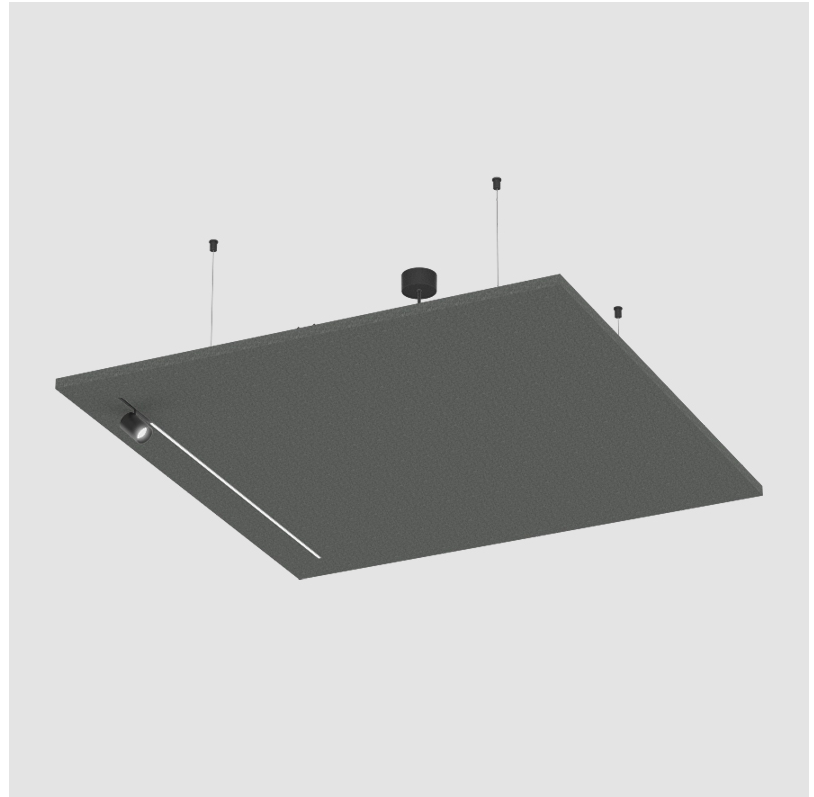

1. To build a product code in our configurator select the specify button on the base model # product page
2. To build a manual product code on this datasheet choose from the options listed below in blue font and add the suffix to the base model #

GENERAL

Series: Just Black Acoustic
Partner: Prolicht
Division: Architectural
Installation: Suspension
Product Type: Acoustic
Mounting Location: Ceiling
Light Distribution: Direct

PHYSICAL

Shape: Square
Length (mm): 1200
Length (in): 47 1/4
Width (mm): 1200
Width (in): 47 1/4
Height (mm): 41
Height (in): 1 5/8

Fixture Finish: [ANC](#) / [ASH](#) / [BNA](#) / [BTC](#) / [BZE](#) / [CEL](#) / [EGG](#) / [EVG](#) / [FOG](#) / [FOS](#) / [FST](#) / [FUA](#) / [IRI](#) / [IRO](#) / [KHA](#) / [LIC](#) / [LIM](#) / [MER](#) / [MSN](#) / [MUS](#) / [ONX](#) / [PEA](#) / [PLU](#) / [POL](#) / [PPY](#) / [RAY](#) / [ROY](#) / [RST](#) / [STE](#) / [SWD](#) / [TAN](#) / [TAU](#)

Fixture Material: Aluminum
Primary Material: Acoustic
Cable Details: [2000mm](#) / [6000mm Transparent Cable](#)

ELECTRICAL

Lamp Type: LED
Input Wattage (W): 23
Total Output Wattage (W): 20.9
Dimming: Non-Dimmable
Driver Included: No
Driver Location: Remote
Driver Type: Constant Voltage - Universal
Driver Class: Class 2
Input Voltage (V): 120 - 277
Output Voltage (V): 24

LED

Color Temperature (°K): 2700
Max. Delivered Lumen (lm): 603
Nominal Lumen (lm): 862
CRI: >90 CRI
Lamp Life (hrs): 80000

OPTICAL

Beam Angle: 30

RATINGS AND CERTIFICATIONS

Certified By: Certified for North American Standards
IP rating: IP20

PROJECT
TYPE
SPECIFIER
QUANTITY
DATE